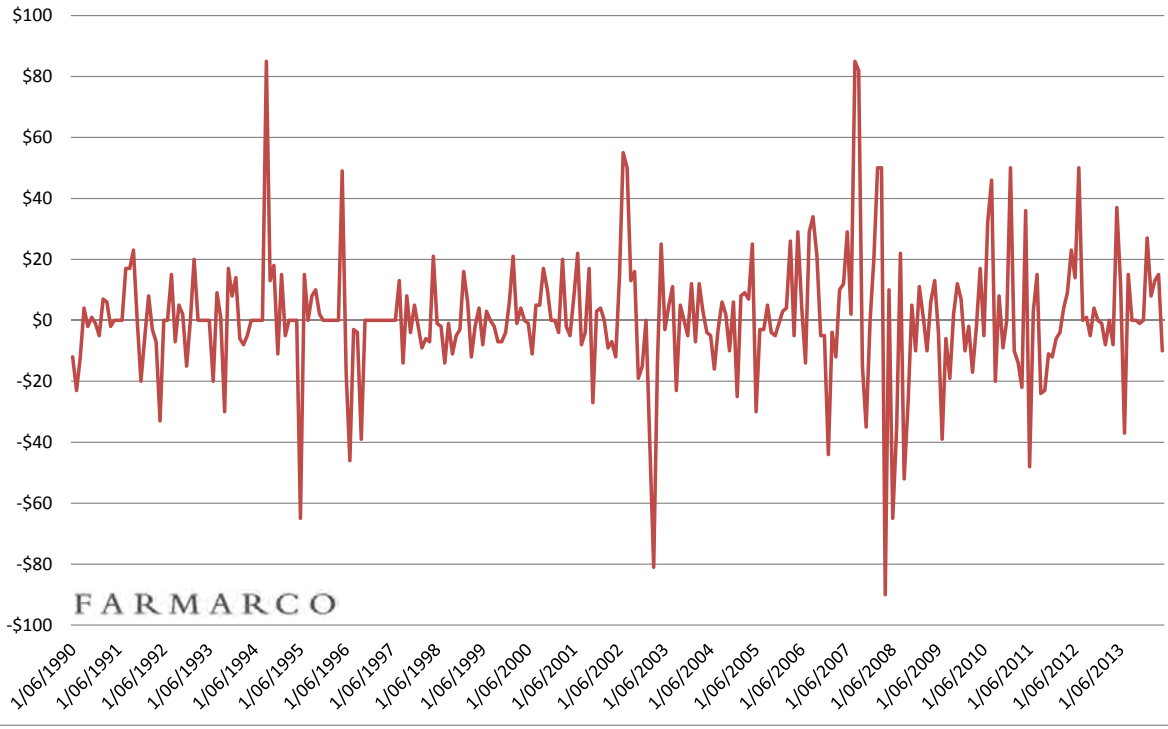

APW Brisbane - Monthly price change (past 25 years)

FARMARCO