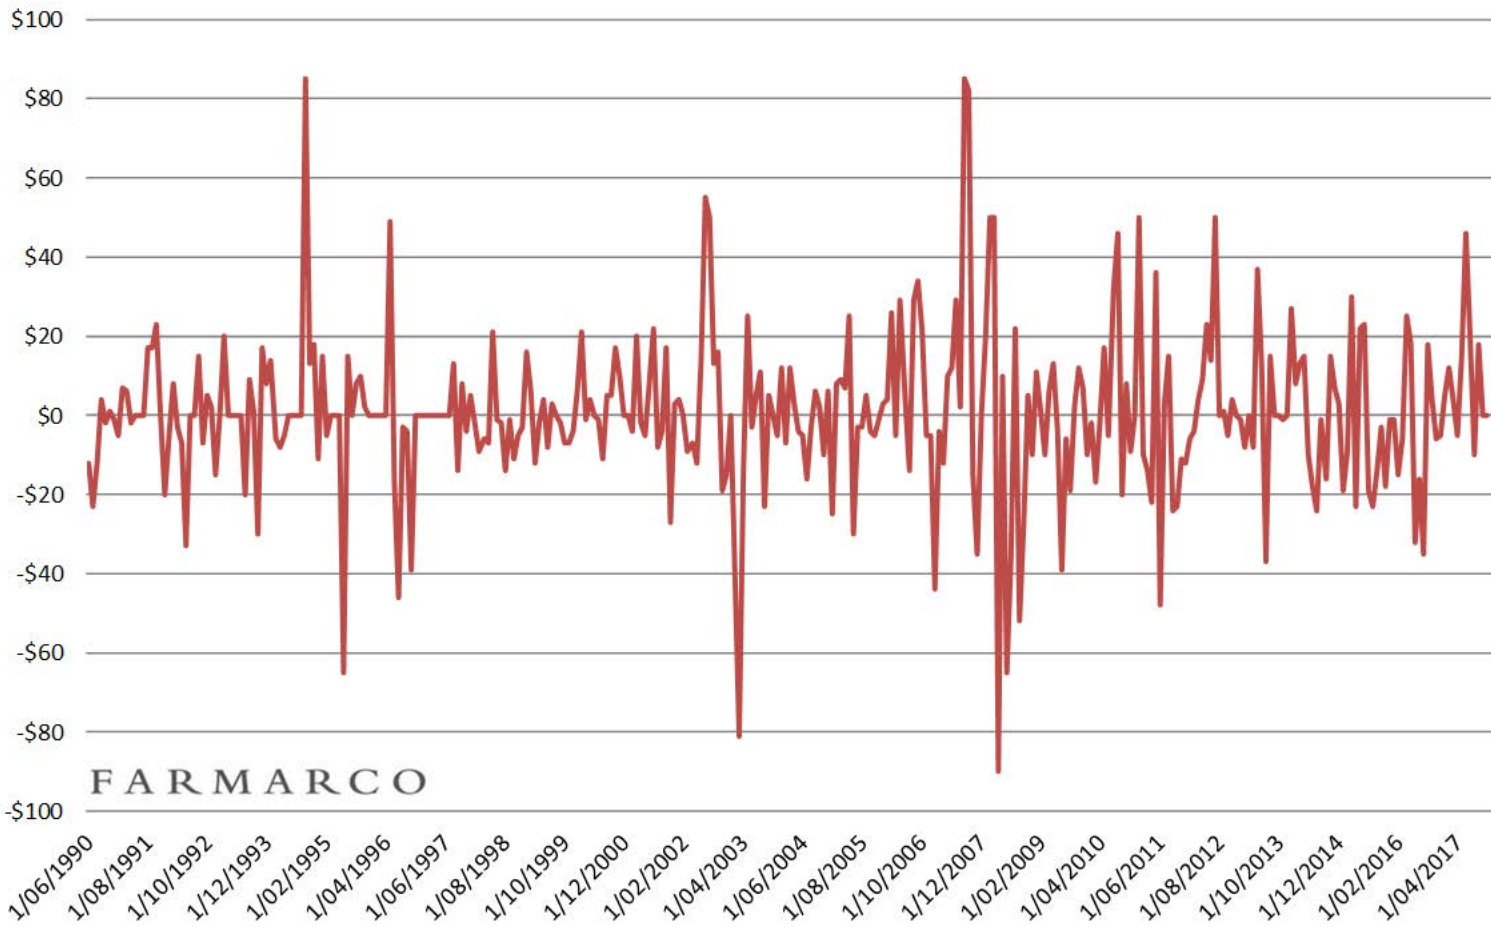

APW Brisbane - Monthly price change (Since 1990)

FARMARCO